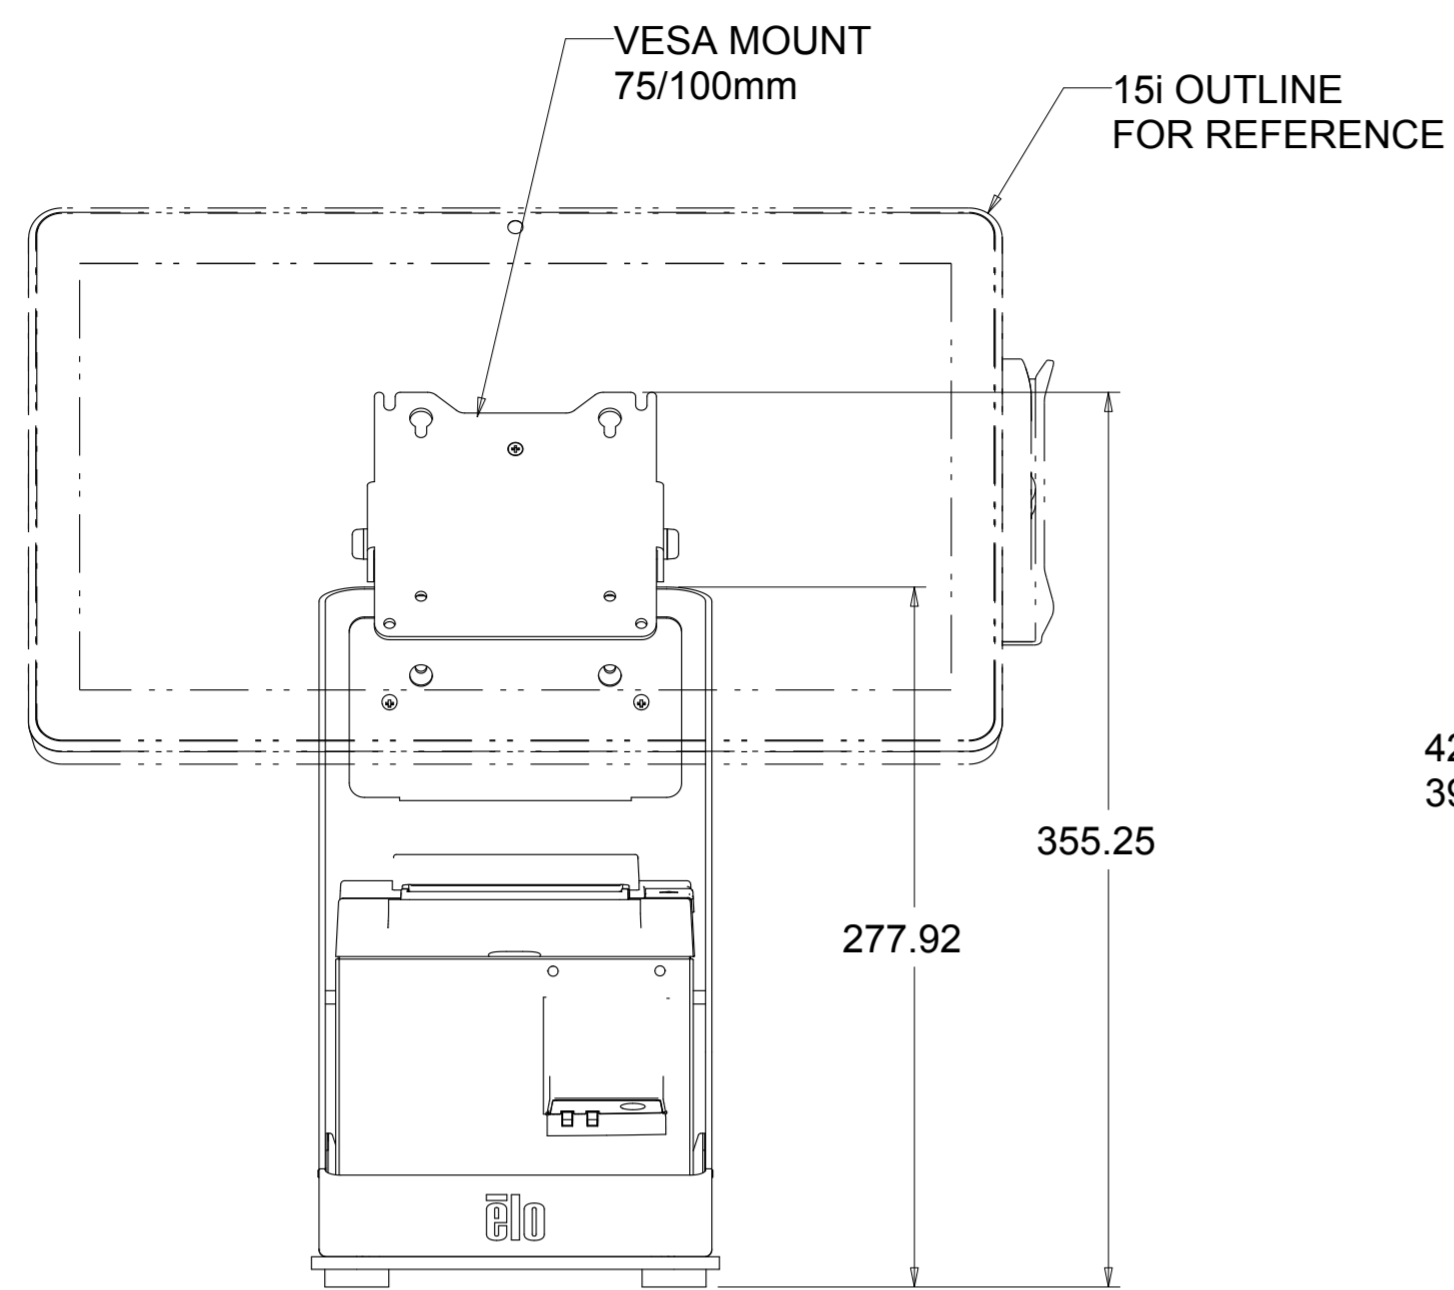

DIMENSIONAL DRAWING, WALLABY POS STAND, X-SERIES

P/N: E847771 = BLACK

DIMENSIONS ARE IN MILLIMETERS

elo

MS602095

DATE: 03/25/18

REV: A

DIMENSIONAL DRAWING, WALLABY POS STAND

P/N: E353950 = BLACK
E353758 = WHITE

OPTIONAL
REAR FACING DISPLAY,
ELO 1002, P/N E045337

REAR DISPLAY MOUNT,
THRU-HOLE FOR 4mm SCREW,
X2

MAX. DIMENSIONS
FOR PRINTER:
DEPTH = 205mm
WIDTH = 140mm
HEIGHT = 132mm