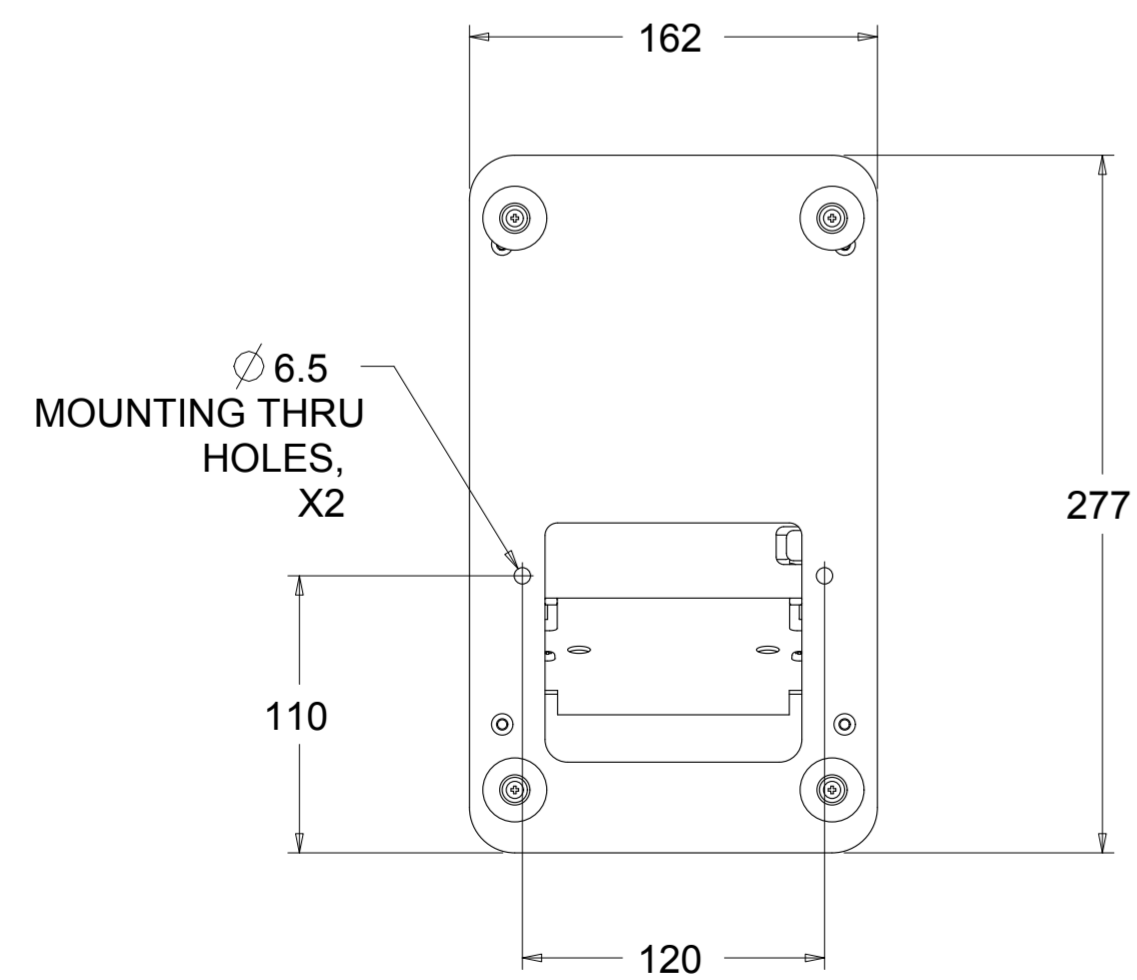

DIMENSIONAL DRAWING, WALLABY POS STAND, X-SERIES

P/N: E847771 = BLACK

DIMENSIONS ARE IN MILLIMETERS

elo

MS602095

DATE: 03/25/18

REV: A

DIMENSIONAL DRAWING, WALLABY POS STAND

P/N: E353950 = BLACK
E353758 = WHITE

OPTIONAL
REAR FACING DISPLAY,
ELO 1002, P/N E045337

REAR DISPLAY MOUNT,
THRU-HOLE FOR 4mm SCREW,
X2

MAX. DIMENSIONS
FOR PRINTER:
DEPTH = 205mm
WIDTH = 140mm
HEIGHT = 132mm