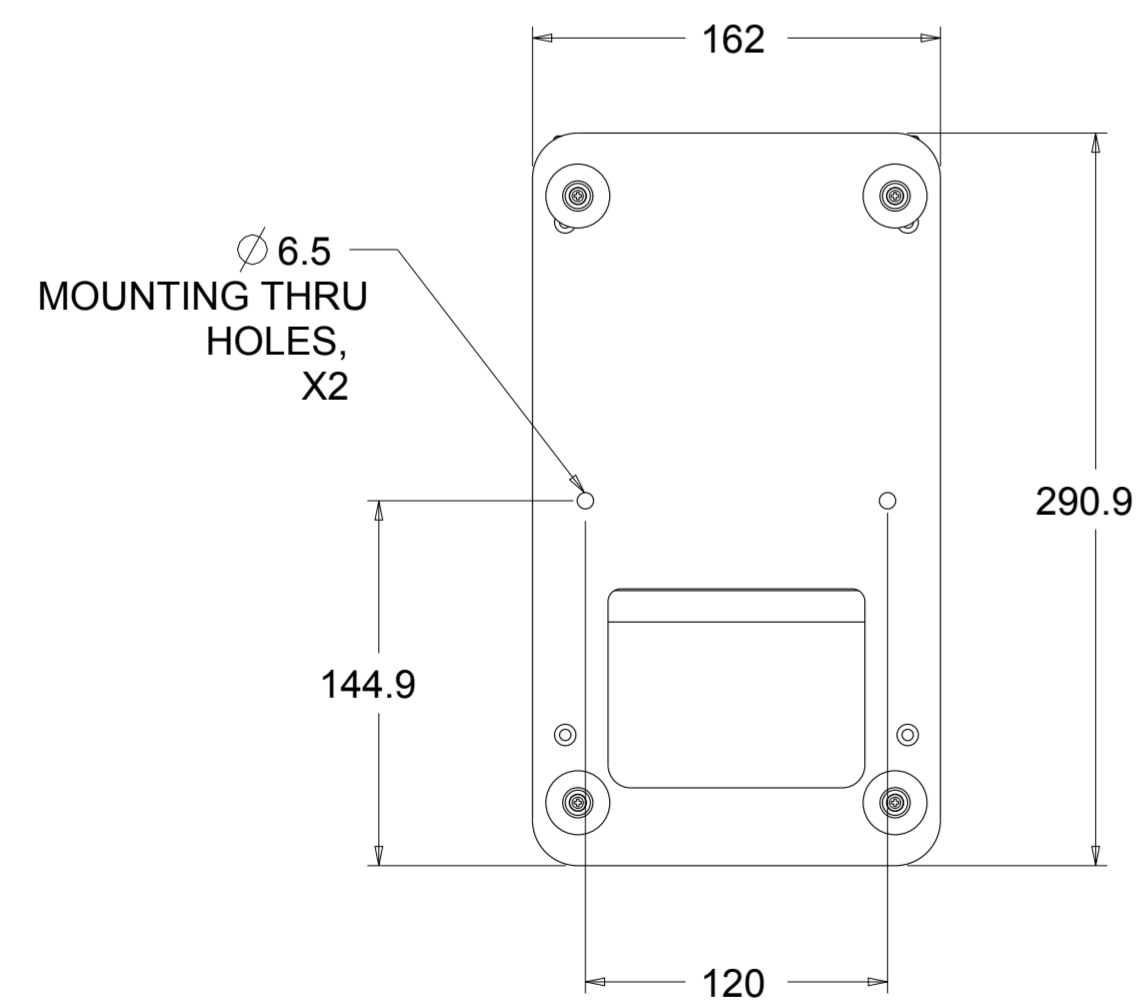

DIMENSIONAL DRAWING, WALLABY POS STAND, X-SERIES

P/N: E847771 = BLACK

DIMENSIONS ARE IN MILLIMETERS

elo

MS602095

DATE: 03/25/18

REV: A

DIMENSIONAL DRAWING, WALLABY POS STAND

P/N: E353950 = BLACK
E353758 = WHITE

OPTIONAL
REAR FACING DISPLAY,
ELO 1002, P/N E045337

REAR DISPLAY MOUNT,
THRU-HOLE FOR 4mm SCREW,
X2

MAX. DIMENSIONS
FOR PRINTER:
DEPTH = 205mm
WIDTH = 140mm
HEIGHT = 132mm