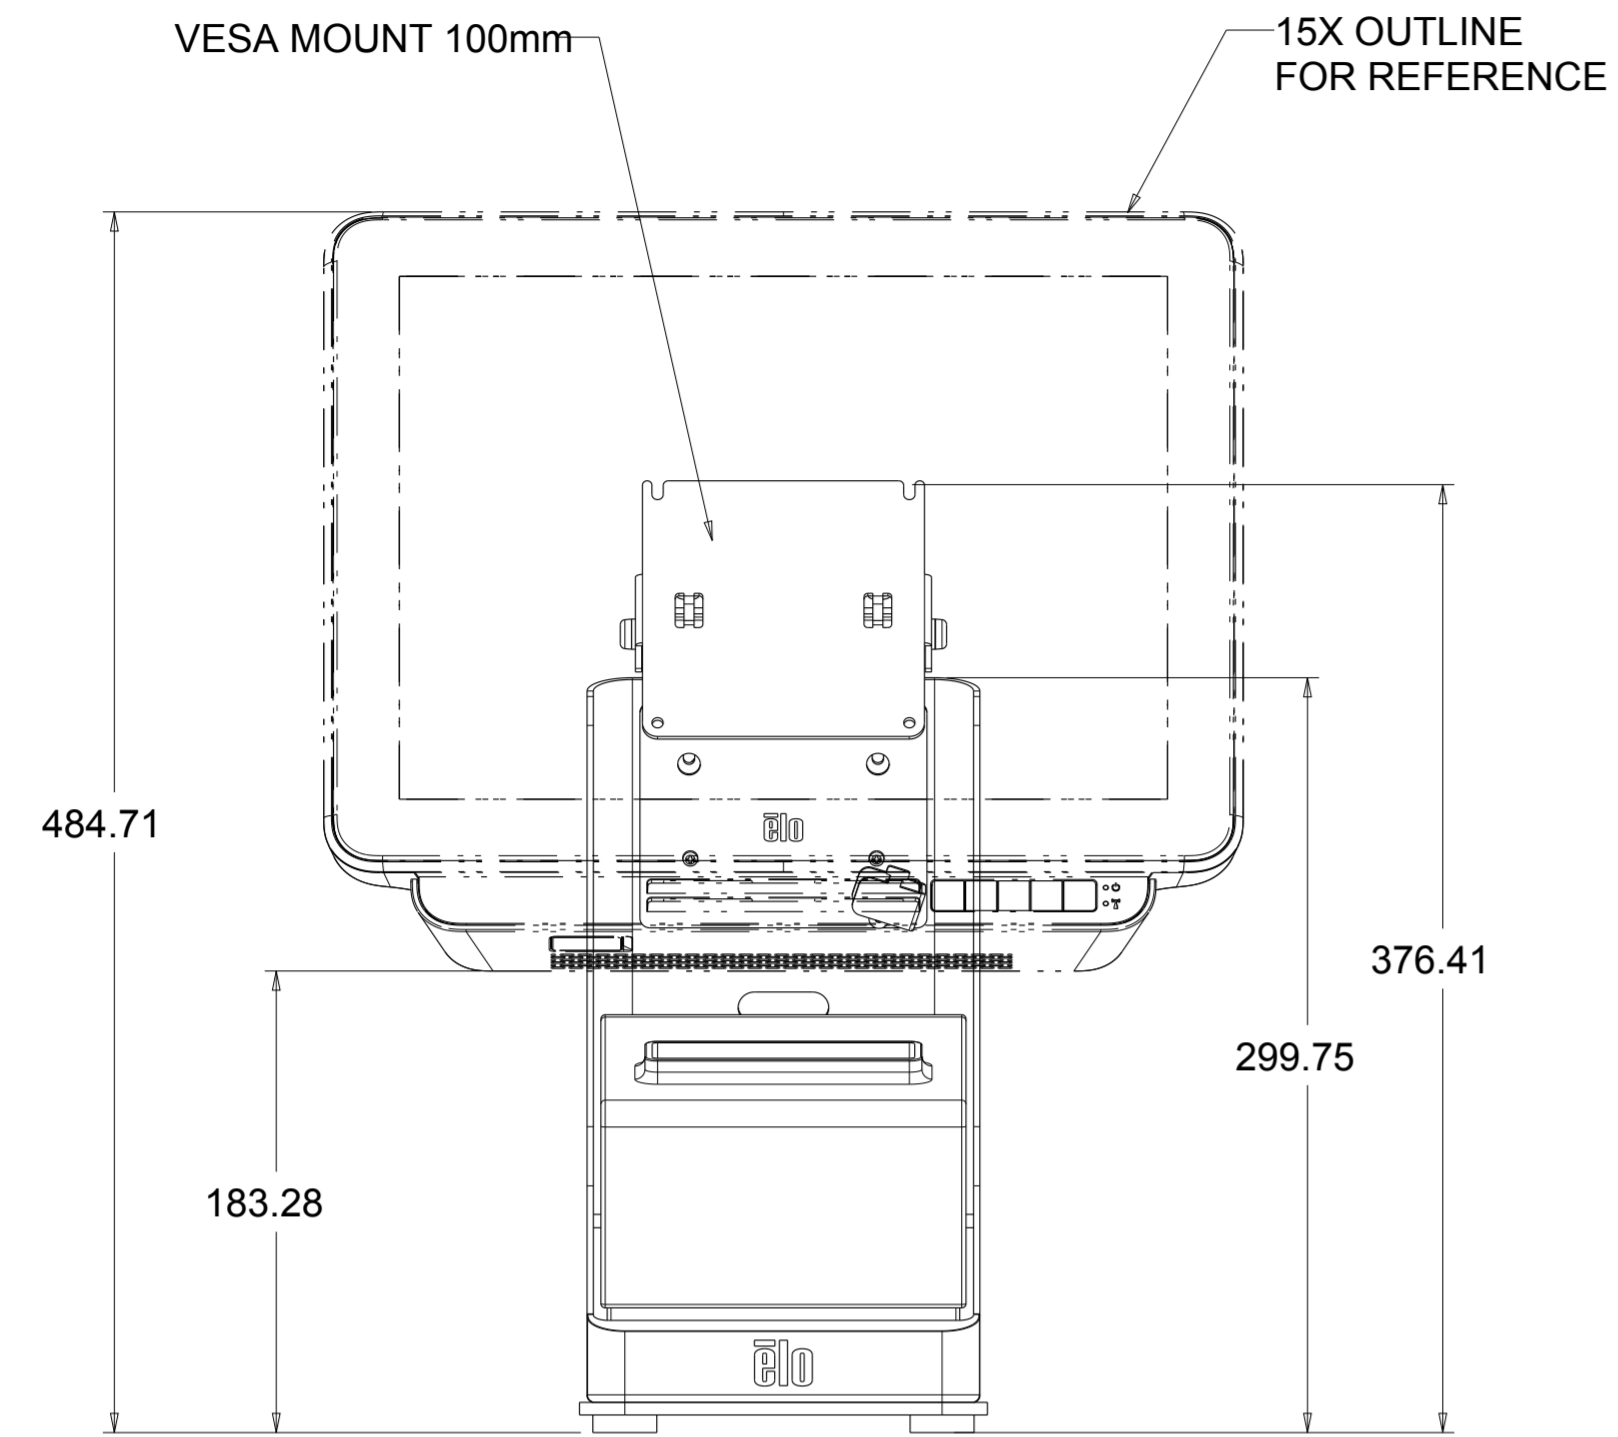

DIMENSIONAL DRAWING, WALLABY POS STAND, X-SERIES

P/N: E847771 = BLACK

DIMENSIONS ARE IN MILLIMETERS

elo

MS602095

DATE: 03/25/18

REV: A

DIMENSIONAL DRAWING, WALLABY POS STAND

P/N: E353950 = BLACK
E353758 = WHITE

OPTIONAL
REAR FACING DISPLAY,
ELO 1002, P/N E045337

REAR DISPLAY MOUNT,
THRU-HOLE FOR 4mm SCREW,
X2

MAX. DIMENSIONS
FOR PRINTER:
DEPTH = 205mm
WIDTH = 140mm
HEIGHT = 132mm