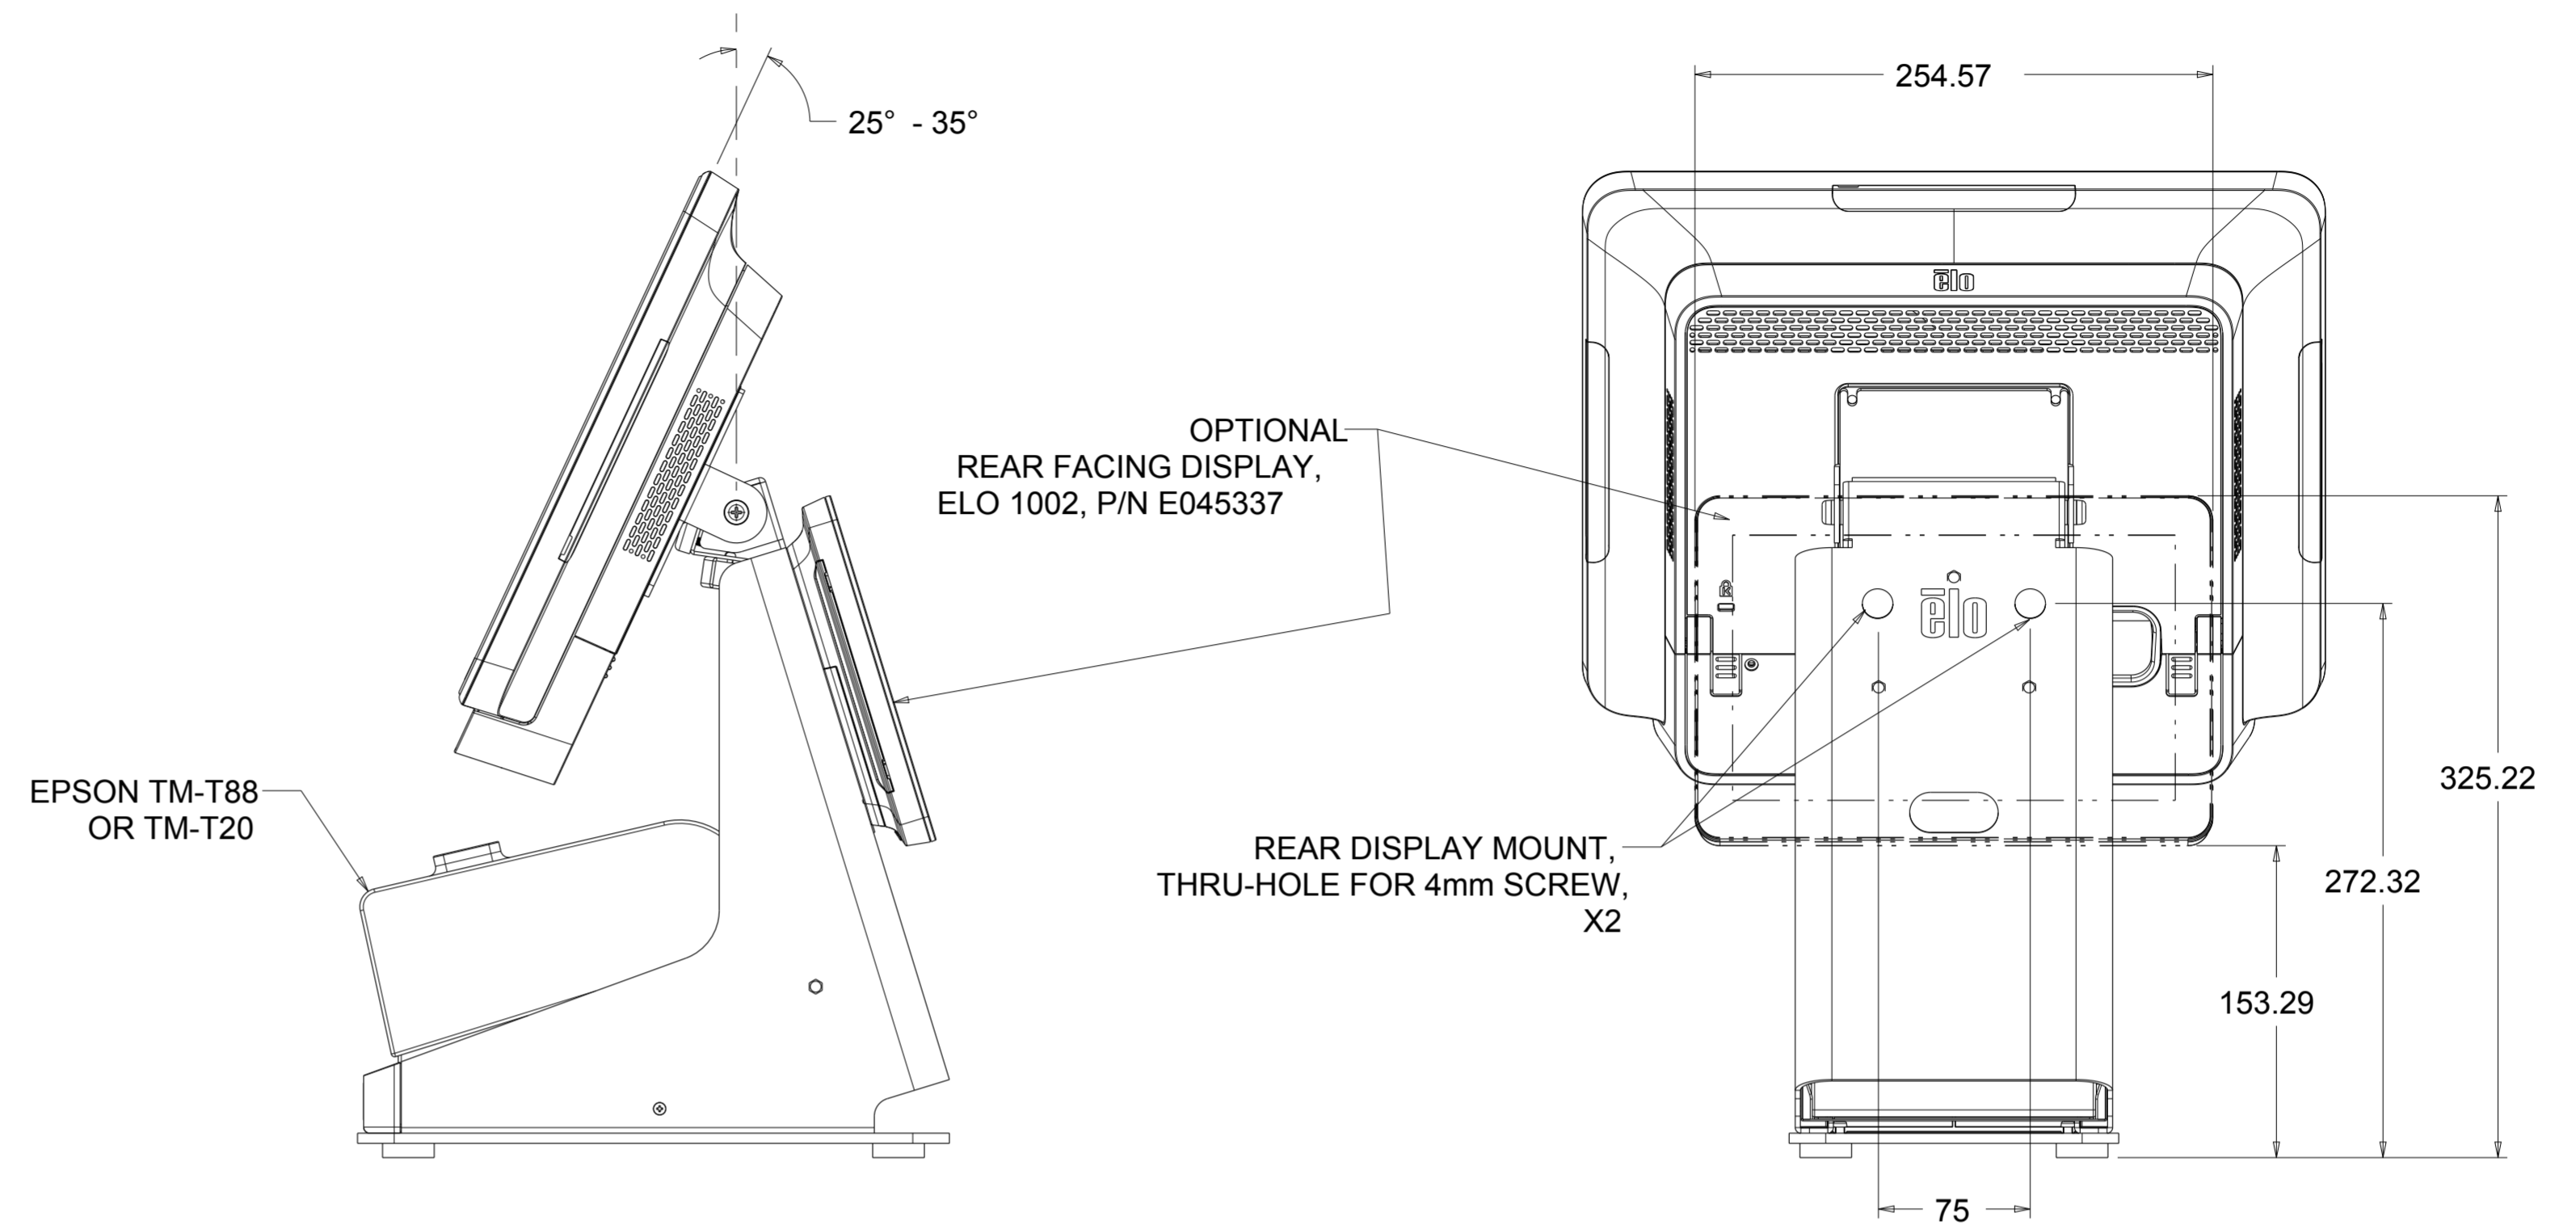

DIMENSIONAL DRAWING, WALLABY POS STAND, X-SERIES

P/N: E847771 = BLACK

DIMENSIONS ARE IN MILLIMETERS

elo

MS602095

DATE: 03/25/18

REV: A

DIMENSIONAL DRAWING, WALLABY POS STAND

P/N: E353950 = BLACK
E353758 = WHITE

OPTIONAL
REAR FACING DISPLAY,
ELO 1002, P/N E045337

REAR DISPLAY MOUNT,
THRU-HOLE FOR 4mm SCREW,
X2

MAX. DIMENSIONS
FOR PRINTER:
DEPTH = 205mm
WIDTH = 140mm
HEIGHT = 132mm