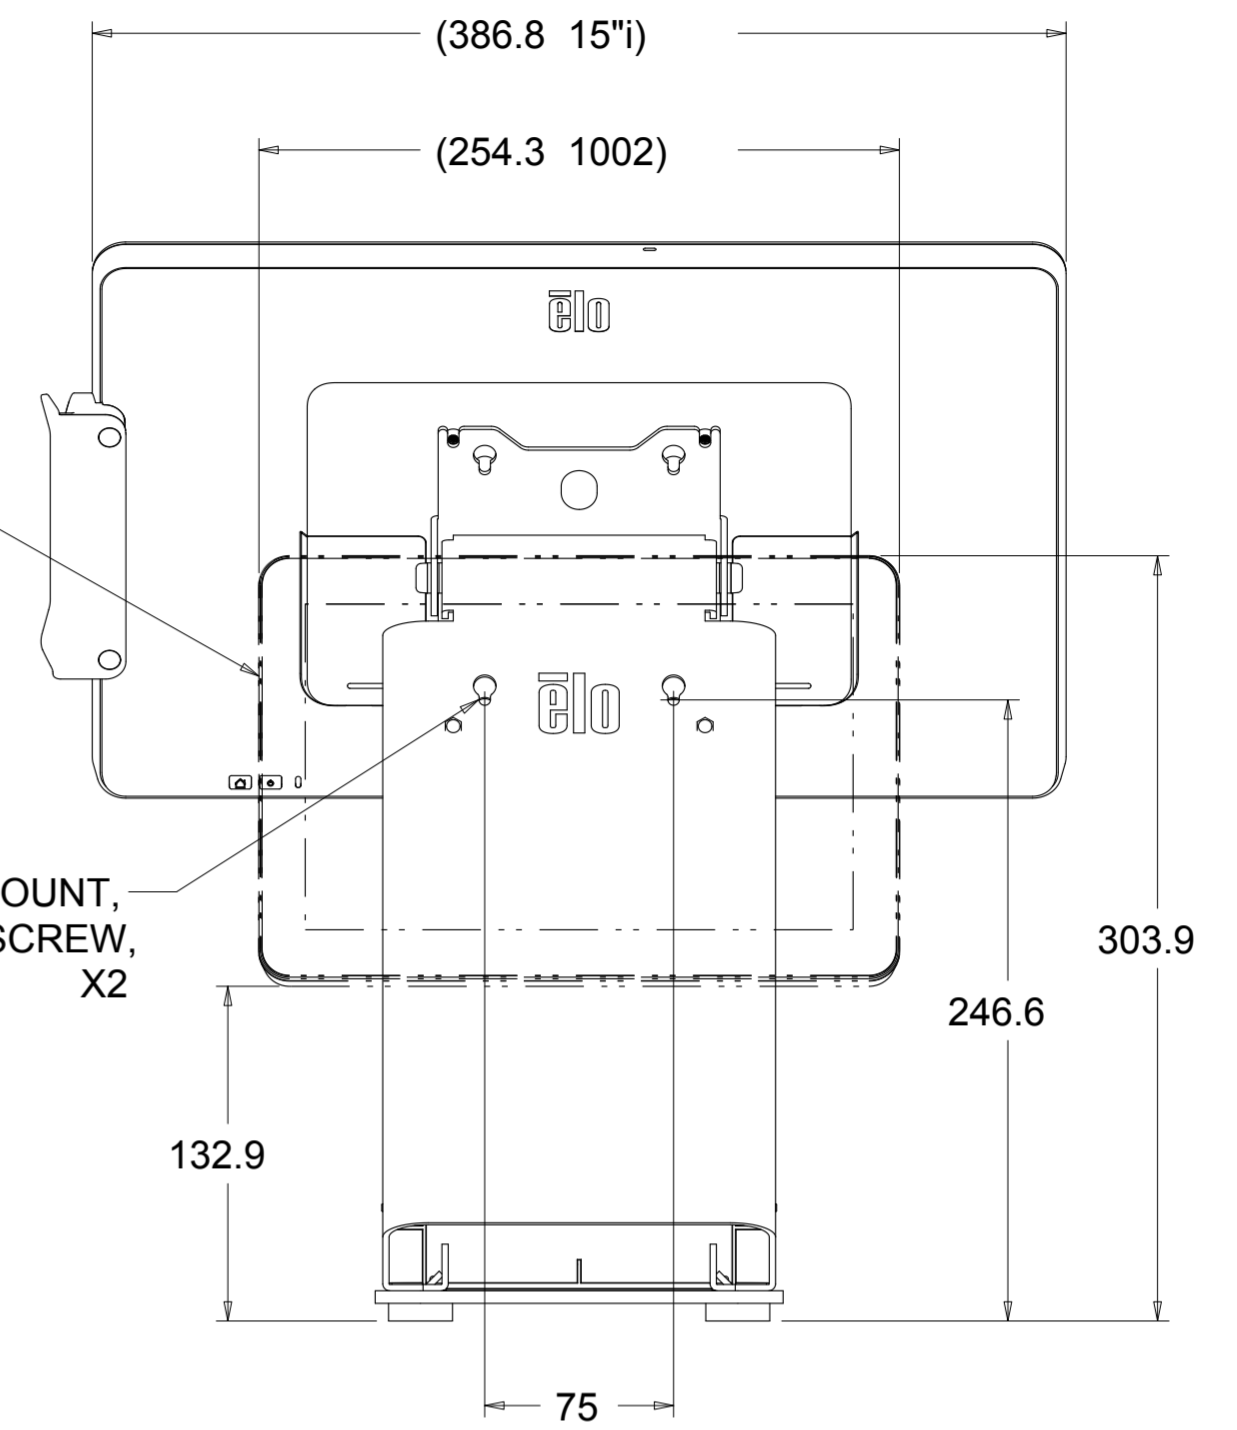

DIMENSIONAL DRAWING, WALLABY POS STAND, X-SERIES

P/N: E847771 = BLACK

DIMENSIONS ARE IN MILLIMETERS

elo

MS602095

DATE: 03/25/18

REV: A

DIMENSIONAL DRAWING, WALLABY POS STAND

P/N: E353950 = BLACK
E353758 = WHITE

OPTIONAL
REAR FACING DISPLAY,
ELO 1002, P/N E045337

REAR DISPLAY MOUNT,
THRU-HOLE FOR 4mm SCREW,
X2

MAX. DIMENSIONS
FOR PRINTER:
DEPTH = 205mm
WIDTH = 140mm
HEIGHT = 132mm