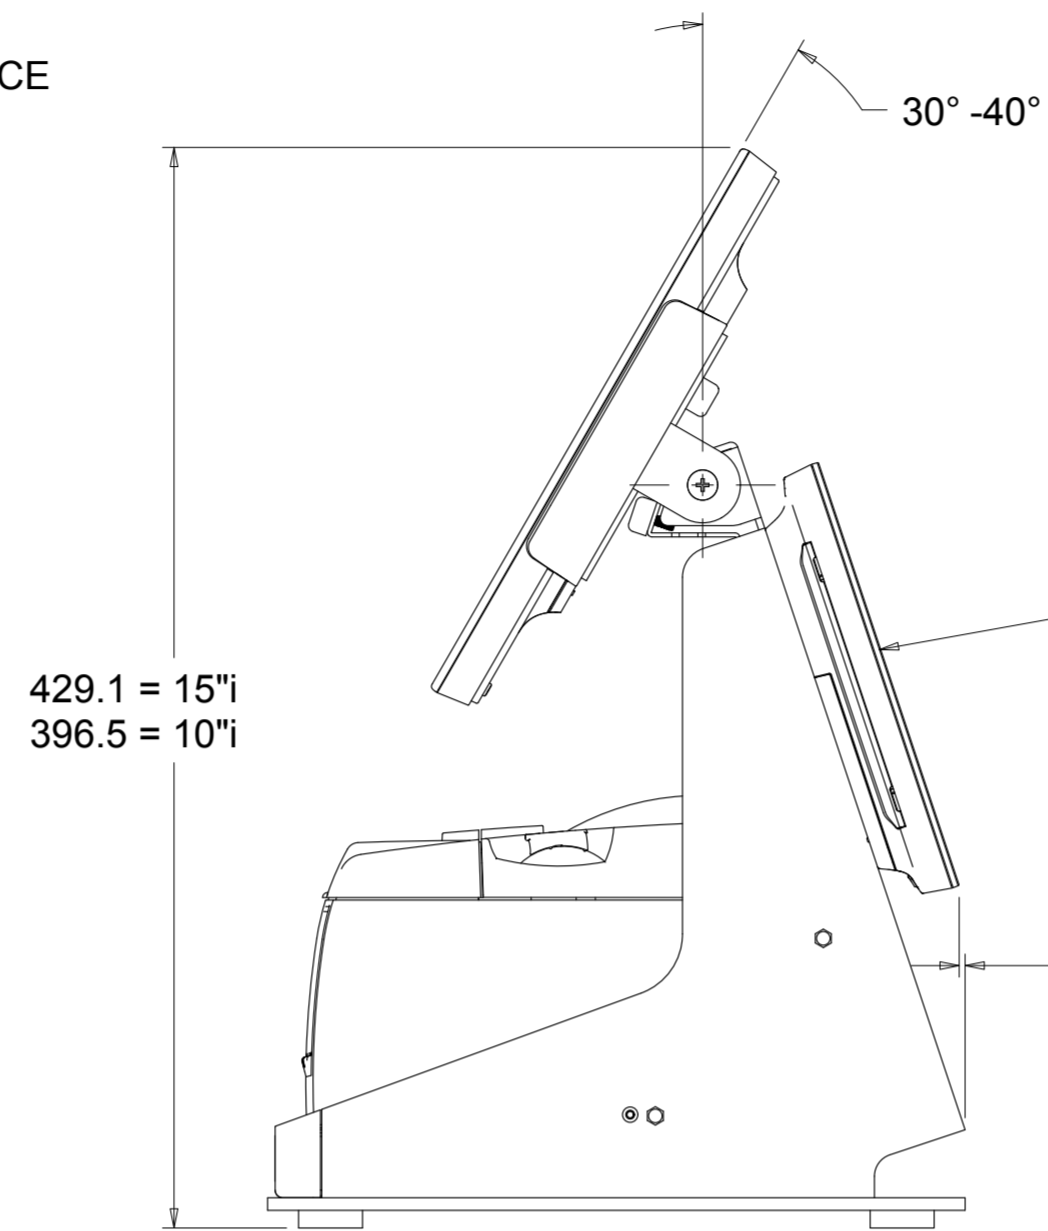

DIMENSIONAL DRAWING, WALLABY POS STAND, X-SERIES

P/N: E847771 = BLACK

DIMENSIONS ARE IN MILLIMETERS

elo

MS602095

DATE: 03/25/18

REV: A

DIMENSIONAL DRAWING, WALLABY POS STAND

P/N: E353950 = BLACK
E353758 = WHITE

OPTIONAL
REAR FACING DISPLAY,
ELO 1002, P/N E045337

REAR DISPLAY MOUNT,
THRU-HOLE FOR 4mm SCREW,
X2

MAX. DIMENSIONS
FOR PRINTER:
DEPTH = 205mm
WIDTH = 140mm
HEIGHT = 132mm