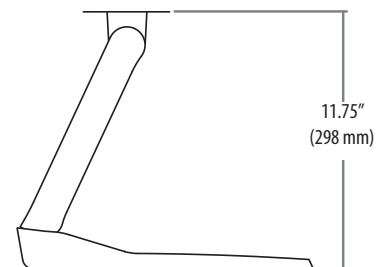

ergotron®

Neo-Flex® Transfer Cart

Dimensional Illustrations

Weight Capacity:

Range of Motion

6.5"
(165mm)

115°
(-25° – 90°)

360°

Dimensions

© 2014 Ergotron, Inc. rev. 04/01/2019 DIM-NFtouch Content is subject to change without notification

Americas Sales and Corporate Headquarters

St. Paul, MN USA
(800) 888-8458
+1-651-681-7600
www.ergotron.com
sales@ergotron.com