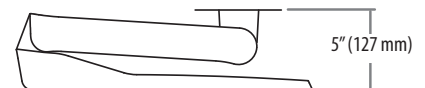

Dimensions

© 2014 Ergotron, Inc. rev. 04/01/2019 DIM-NFtouch Content is subject to change without notification

Americas Sales and Corporate Headquarters

St. Paul, MN USA
(800) 888-8458
+1-651-681-7600
www.ergotron.com
sales@ergotron.com

EMEA Sales

Amersfoort, The Netherlands
+31 33 45 45 600
www.ergotron.com
info.eu@ergotron.com

APAC Sales

Tokyo, Japan
www.ergotron.com
japansupport@ergotron.com

Worldwide OEM Sales

www.ergotron.com
info.oem@ergotron.com