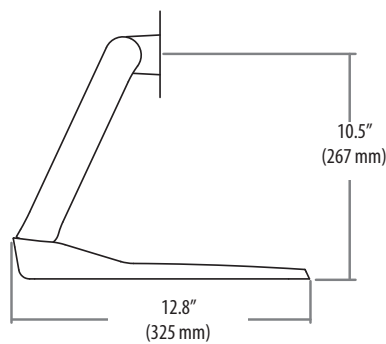

ergotron®

Neo-Flex® Transfer Cart

Dimensional Illustrations

Weight Capacity:

Range of Motion

6.5"
(165mm)

115°
(-25° – 90°)

360°

Dimensions

© 2014 Ergotron, Inc. rev. 04/01/2019 DIM-NFtouch Content is subject to change without notification

Americas Sales and Corporate Headquarters

St. Paul, MN USA
(800) 888-8458
+1-651-681-7600
www.ergotron.com
sales@ergotron.com