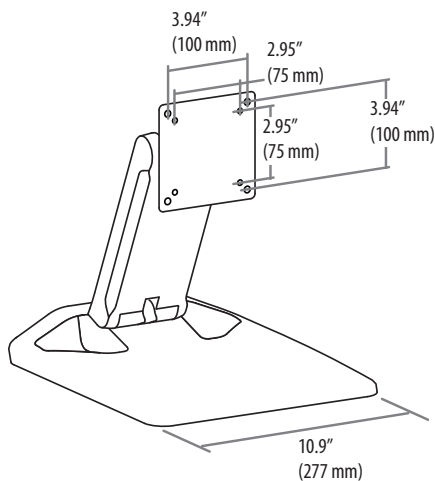

ergotron®

Neo-Flex® Transfer Cart

Dimensional Illustrations

Weight Capacity:

Range of Motion

6.5"
(165mm)

115°
(-25° – 90°)

360°

Dimensions

© 2014 Ergotron, Inc. rev. 04/01/2019 DIM-NFtouch Content is subject to change without notification

Americas Sales and Corporate Headquarters

St. Paul, MN USA
(800) 888-8458
+1-651-681-7600
www.ergotron.com
sales@ergotron.com