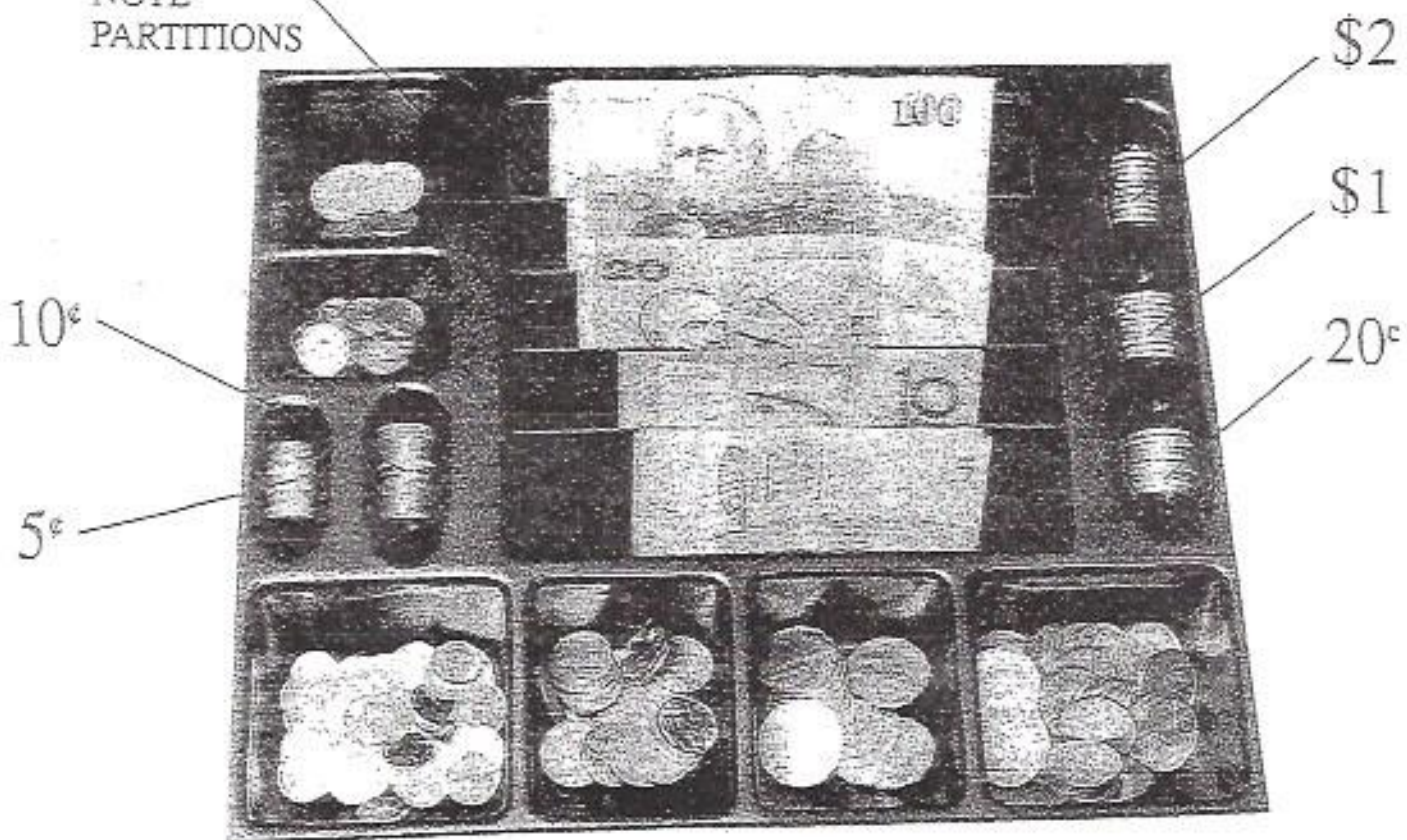

# NORWOOD COUNTACASH INSERT INSTRUCTIONS

REMOVABLE  
NOTE  
PARTITIONS

5¢ COIN COUNTER COUNTS	\$1.00
10¢ COIN COUNTER COUNTS	\$2.00
20¢ COIN COUNTER COUNTS	\$2.00
\$2.00 COIN COUNTER COUNTS	\$20.00
\$1.00 COIN COUNTER COUNTS	\$10.00

When last coin exceeds height of existing roll, the protruding coin should be removed.

Removable note partitions:  
bend forward and pull upward.  
*Note:* If coins are placed in incorrect  
dispensers, incorrect amounts will be calculated.