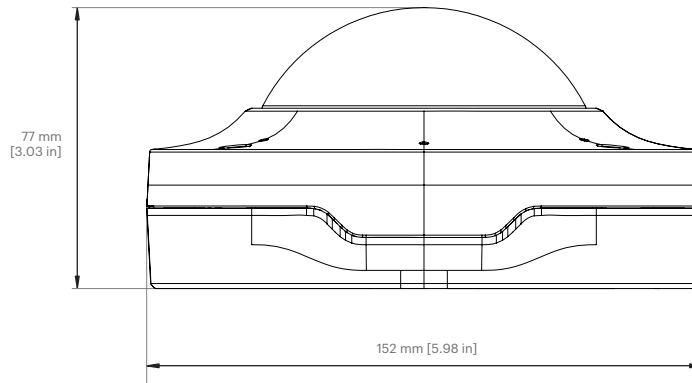

IP66 (IEC/EN 60529)

Temperature

Operating: -40°C to +50°C

Storage: -40°C to +60°C

Heater: 9.6W

Physical characteristics

Dimensions: 152x152x77mm

Weight: 1.1 kg

Technical drawings

360, side view

Scale 1:2

Mounting bracket, top view

Scale 1:2

	Designation	Dimension (mm)	Dimension (inch)
A	Octagon	62.9 x 62.9 (88.9 diagonal)	2.47 x 2.47 (3.50 diagonal)
B	4" Square Box	85.5 x 85.5 (120.9 diagonal)	3.36 x 3.36 (4.76 diagonal)
C	Single Gang	84.1	3.31
D	Double Gang	84.1 x 46	3.31 x 1.81
E	EU Ceiling Box	70	2.76
F	EU Outlet Box	60	2.36