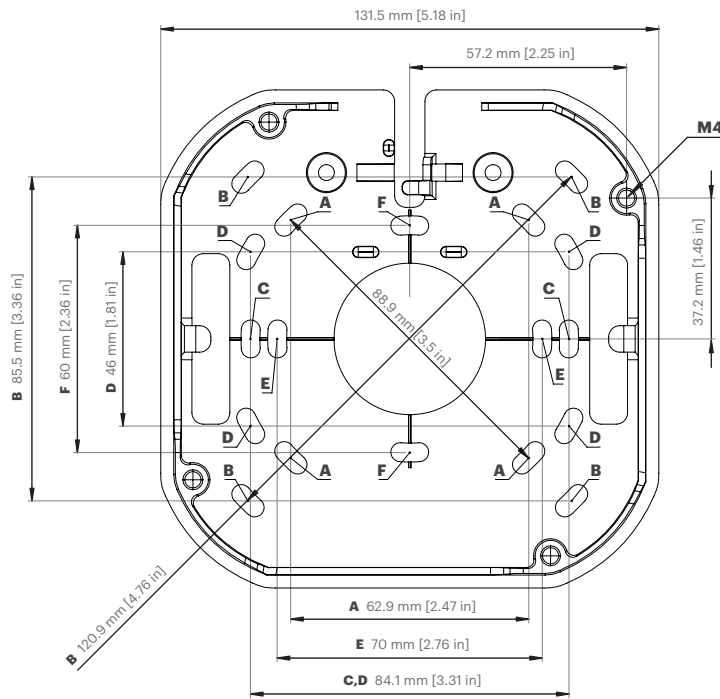

IP66 (IEC/EN 60529)

Temperature

Operating: -40°C to +50°C

Storage: -40°C to +60°C

Heater: 9.6W

Physical characteristics

Dimensions: 152x152x77mm

Weight: 1.1 kg

Body: Aluminum

EMC

EN 55032, EN 61000-3-2/-3, EN 55024, EN 55035, EN61000-6-2/-4, FCC Part 15B, ICES-003 Issue 6

Safety

IEC60950-1, IEC62368-1, IEC60950-22, UL/CSA60950-1, UL/CSA 62368-1, UL E164374, NOM-019, IEC62471(IR LED)

Technical drawings

360, side view

Scale 1:2

Mounting bracket, top view

Scale 1:2

	Designation	Dimension (mm)	Dimension (inch)
A	Octagon	62.9 x 62.9 (88.9 diagonal)	2.47 x 2.47 (3.50 diagonal)
B	4" Square Box	85.5 x 85.5 (120.9 diagonal)	3.36 x 3.36 (4.76 diagonal)
C	Single Gang	84.1	3.31
D	Double Gang	84.1 x 46	3.31 x 1.81
E	EU Ceiling Box	70	2.76
F	EU Outlet Box	60	2.36